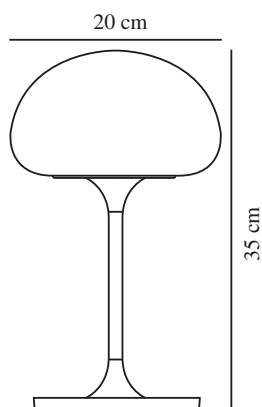

**SPONGE ON A STICK | BATTERY LIGHT | GREY**

2320715010

**nordlux®**

IP degree: IP44  
 Class (Class 1, Class 2, Class 3):  
 Class 3 (12V)  
 Socket type: LED Module  
 Switch placement: On the base  
 Parallel connection: False

Primary material: Plastic  
 Secondary material: Metal  
 Colour of the cable: Black  
 Length of the cable (cm): 150  
 Surface material of the cable:  
 Plastic  
 Colour: Grey

Height (cm): 35  
 Width (cm): 20  
 Shade Diameter (cm): 20  
 Length (cm): 20

EAN: 5704924014949  
 TUN: 2310411  
 Item Number: 2320715010  
 Pcs Per Master Carton: 3  
 Sales Box Height (cm): 36  
 Sales Box Width (cm): 20.5

Sales Box Depth (cm): 20.5  
 Sales Box Volume m<sup>3</sup>: 0.0151  
 Product net weight (kg): 1