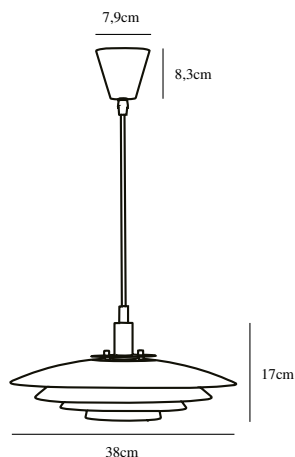

BRETAGNE 38 | PENDANT | GREY

39489910

nordlux®

Voltage (V): 220-240 Volt
 IP degree: IP20
 Maximum bulb wattage (W): 25W
 Class (Class 1, Class 2, Class 3):
 Class 2 (Double isolated)
 Bulb base: G9
 Parallel connection: False

Primary material: Metal
 Secondary material: Metal
 Color of the cable: Grey
 Length of the cable (cm): 200
 Surface material of the cable:
 Plastic
 Is the cable replaceable: False
 Color: Grey

Height (cm): 18.8
 Width (cm): 38
 Shade Diameter (cm): 38
 Length (cm): 38

EAN: 5704924011450
 TUN: 2276912
 Item Number: 39489910
 Pcs Per Master Carton: 3

Sales Box Height (cm): 47
 Sales Box Width(cm): 43
 Sales Box Depth (cm): 13.5
 Sales Box Volume m³ : 0.027
 Product net weight (kg): 1.55