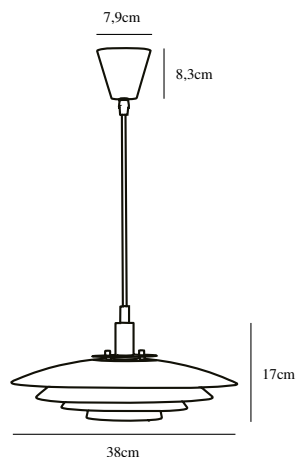

BRETAGNE 38 | PENDANT | COPPER

39489930

nordlux®

Voltage (V): 220-240 Volt
 IP degree: IP20
 Maximum bulb wattage (W): 25W
 Class (Class 1, Class 2, Class 3):
 Class 2 (Double isolated)
 Bulb base: G9
 Parallel connection: False

Primary material: Metal
 Secondary material: Metal
 Color of the cable: Black
 Length of the cable (cm): 200
 Surface material of the cable:
 Plastic
 Is the cable replaceable: False
 Color: Copper

Height (cm): 18.8
 Width (cm): 38
 Shade Diameter (cm): 38
 Length (cm): 38

EAN: 5704924011467
 TUN: 2276975
 Item Number: 39489930
 Pcs Per Master Carton: 3

Sales Box Height (cm): 47
 Sales Box Width(cm): 43
 Sales Box Depth (cm): 13.5
 Sales Box Volume m³ : 0.027
 Product net weight (kg): 1.55