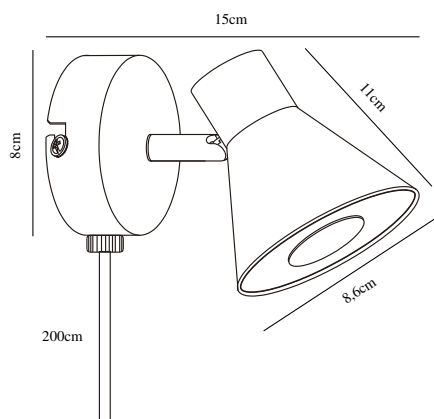

EIK | WALL LIGHT | BLACK

45761003

nordlux®

Voltage (V): 220-240 Volt
 IP degree: IP20
 Maximum bulb wattage (W): 35W
 Class (Class 1, Class 2, Class 3):
 Class 2 (Double isolated)
 Bulb base: GU10
 Switch placement: On the cable
 Parallel connection: False

Primary material: Metal
 Color of the cable: Black
 Length of the cable (cm): 150
 Surface material of the cable:
 Plastic
 Is the cable replaceable: True
 Color: Black

Height (cm): 11
 Width (cm): 15
 Shade Diameter (cm): 8.5
 Outdoor base dimension (cm): 8
 Length (cm): 15
 Tilt Angle (°): 90
 Turning Angle (°): 320

EAN: 5704924011474
 TUN: 2276954
 Item Number: 45761003
 Pcs Per Master Carton: 3

Sales Box Height (cm): 13.5
 Sales Box Width(cm): 12.5
 Sales Box Depth (cm): 10
 Sales Box Volume m³ : 0.0017
 Product net weight (kg): 0.35

- Contemporary and simple style
- Tilting and turnable shade
- Can be used on both wall and ceiling

Eik has a simple, contemporary style that will fit into most interior designs. The lamp has an adjustable lamp head for a directional light - and can be mounted on both wall and ceiling.