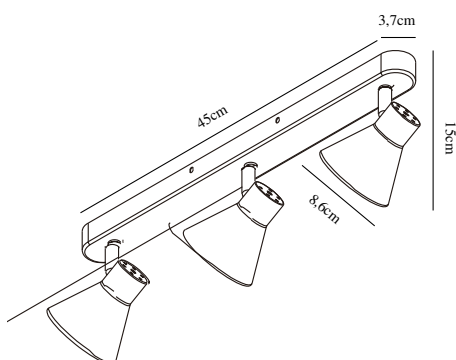

EIK 3 | SPOT LIGHT | BLACK

45780103

nordlux®

Voltage (V): 220-240 Volt

IP degree: IP20

Maximum bulb wattage (W):
3X35W

Class (Class 1, Class 2, Class 3):

Class 1 (Earth contact)

Bulb base: GU10

Parallel connection: False

Primary material: Metal

Color: Black

Height (cm): 15

Width (cm): 45

Shade Diameter (cm): 8.5

Length (cm): 45

Tilt Angle (°): 90

Turning Angle (°): 320

EAN: 5704924011498

TUN: 2276967

Item Number: 45780103

Pcs Per Master Carton: 3

Sales Box Height (cm): 47

Sales Box Width(cm): 13.5

Sales Box Depth (cm): 10

Sales Box Volume m³ : 0.0063

Product net weight (kg): 0.7

• Contemporary and simple style • Tilting and turnable shade

Eik has a simple, contemporary style that will fit into most interior designs. The lamp rail has tiltable and turnable shades for a directional light - perfect to put spotlight on selected details in your interior whether you choose to mount it on wall or ceiling.