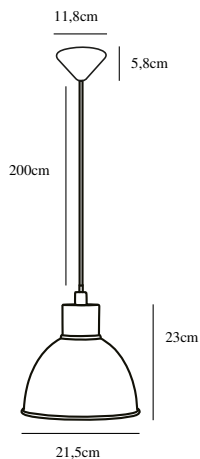

POP | PENDANT | BEIGE

45833009

nordlux®

Voltage (V): 220-240 Volt
 IP degree: IP20
 Maximum bulb wattage (W): 40W
 Class (Class 1, Class 2, Class 3):
 Class 2 (Double isolated)
 Bulb base: E27
 Parallel connection: False

Primary material: Metal
 Color of the cable: White
 Length of the cable (cm): 200
 Surface material of the cable:
 Plastic
 Is the cable replaceable: False
 Color: Beige

Height (cm): 20
 Width (cm): 21.5
 Shade Diameter (cm): 21.5
 Length (cm): 21.5

EAN: 5704924011504
 TUN: 2276920
 Item Number: 45833009
 Pcs Per Master Carton: 3

Sales Box Height (cm): 24.5
 Sales Box Width(cm): 22
 Sales Box Depth (cm): 22
 Sales Box Volume m³ : 0.0119
 Product net weight (kg): 0.58

• **Contemporary and simple style**

Pop is a stylish, streamlined lighting design in a soft, matte finish. The brass detail on top adds an elegant touch to the classic shade. The pendant will hang beautifully above the dining or kitchen table.