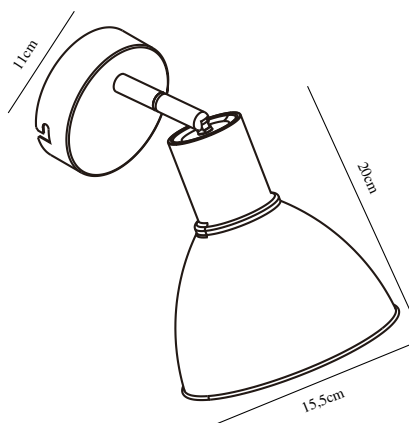

POP | WALL LIGHT | BEIGE

45841009

Voltage (V): 220-240 Volt
 IP degree: IP20
 Maximum bulb wattage (W): 18W
 Class (Class 1, Class 2, Class 3):
 Class 2 (Double isolated)
 Bulb base: E27
 Switch placement: On the cable
 Parallel connection: False

Primary material: Metal
 Color of the cable: White
 Length of the cable (cm): 150
 Surface material of the cable:
 Plastic
 Is the cable replaceable: True
 Color: Beige

Height (cm): 20
 Width (cm): 19
 Shade Diameter (cm): 15.5
 Length (cm): 19
 Tilt Angle (°): 90
 Turning Angle (°): 320

EAN: 5704924011528
 TUN: 2276922
 Item Number: 45841009
 Pcs Per Master Carton: 3

Sales Box Height (cm): 19.3
 Sales Box Width (cm): 21
 Sales Box Depth (cm): 16
 Sales Box Volume m³: 0.0065
 Product net weight (kg): 0.54

• Contemporary and simple style • Adjustable lamp head for a directional light

Pop is a stylish, streamlined lighting design in a soft, matte finish. The brass detail on top adds an elegant touch to the classic shade. The wall lamp has an adjustable lamp head for a directional light and will hang beautifully beside your bed, sofa or above the kitchen counter.