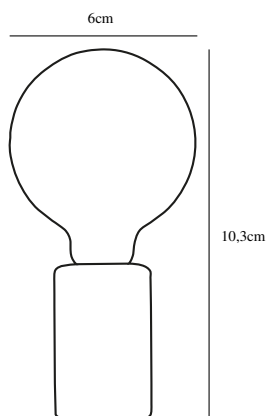

SIV MARBLE | TABLE LAMP | BROWN

45875018

nordlux®

Voltage (V): 220-240 Volt
IP degree: IP20
Maximum bulb wattage (W): 60W
Class (Class 1, Class 2, Class 3):
Class 2 (Double isolated)
Bulb base: E27
Switch placement: On the cable
Parallel connection: False

Color: Brown
Height (cm): 10
EAN: 5704924011535
TUN: 2276981

Item Number: 45875018
Pcs Per Master Carton: 3
Sales Box Height (cm): 12
Sales Box Width(cm): 12
Sales Box Depth (cm): 8
Sales Box Volume m³ : 0.0012
Product net weight (kg): 0.65

Primary material: Marble
Color of the cable: Black
Length of the cable (cm): 180
Surface material of the cable:
Textile
Is the cable replaceable: False

- Natural style • Genuine marble in nature's playful colours
- Create your own design expression with a decorative bulb • Marble structure means that not two are alike

With Siv, simplicity is key. The heavy marble base elegantly contrasts the warm, decorative light source and creates an effectful design expression. Create your own look by adding a bulb that fits into your interior. Marble is a natural material and therefore lines, colours and patterns may vary from lamp to lamp.