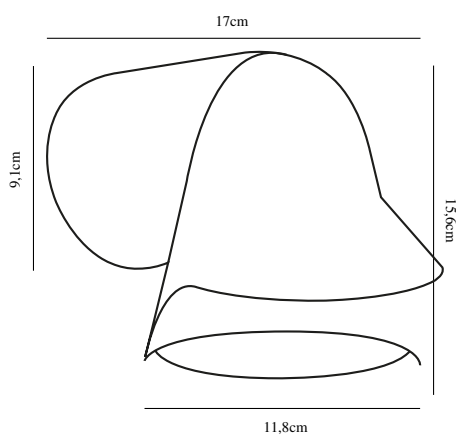

FRONT SINGLE | WALL LIGHT | SANDED

46801008

nordlux®

Voltage (V): 220-240 Volt

IP degree: IP44

Maximum bulb wattage (W): 28W

Class (Class 1, Class 2, Class 3):

Class 1 (Earth contact)

Bulb base: GU10

Parallel connection: True

Primary material: Aluminium

Secondary material: Glass

Color of the Glass: Sanded

Suitable for Seaside: No

Color: Sanded

Height (cm): 15.6

Width (cm): 11.8

Shade Diameter (cm): 11.8

Length (cm): 11.8

Projection (cm): 17

EAN: 5704924012396

TUN: 2276998

Item Number: 46801008

Pcs Per Master Carton: 3

Sales Box Height (cm): 13.6

Sales Box Width(cm): 18.5

Sales Box Depth (cm): 17

Sales Box Volume m³ : 0.004

Product net weight (kg): 0.55

• Designed for both outdoor and bathroom use • Built-in parallel connection

Front has a streamlined, organic design expression perfect for both the classic as well as the modern home. The light is manufactured in cast aluminium in a soft, sandy colour which will blend naturally into the architecture of the house. Also suitable to place over the bathroom mirror for a practical and elegant light.