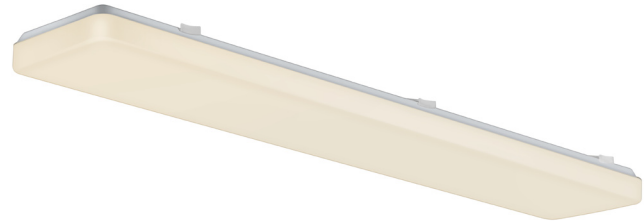

## Trenton 48W

Projection (cm): 5  
Width (cm): 16  
90

### Trenton 48W

Item number: 47476101 White  
EAN: 5701581446083

Packaging unit 3  
Material: Plastic/Metal  
IP20, Class 1 (Earth contact), 230V  
LED MODUL, Light source incl. 48w led

Area: Indoor  
Energy class A+

Universal LED lighting rail in IP20 with integrated LED in a flat design.  
Trenton has 48W and a strong light source of 3,800 lumens, which provides a cool light of 4,000 Kelvin.