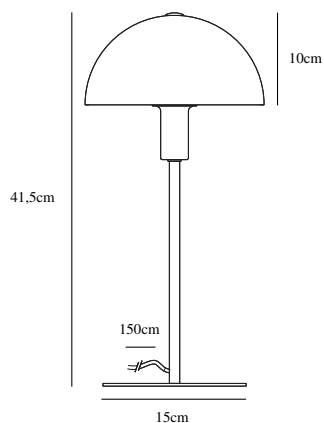

ELLEN 20 | TABLE LAMP | BEIGE

48555009

nordlux®

Voltage (V): 220-240 Volt
 IP degree: IP20
 Maximum bulb wattage (W): 40W
 Class (Class 1, Class 2, Class 3):
 Class 2 (Double isolated)
 Bulb base: E14
 Switch placement: On the base
 Parallel connection: False

Primary material: Metal
 Secondary material: Plastic
 Color of the cable: White
 Length of the cable (cm): 150
 Surface material of the cable:
 Textile
 Is the cable replaceable: False
 Color: Beige

Height (cm): 40
 Width (cm): 20
 Tube Diameter (cm): 1.15
 Shade Diameter (cm): 20
 Shade Height (cm): 10
 Outdoor base dimension (cm): 15
 Length (cm): 20

EAN: 5704924011559
 TUN: 2276927
 Item Number: 48555009
 Pcs Per Master Carton: 3

Sales Box Height (cm): 32.5
 Sales Box Width(cm): 22
 Sales Box Depth (cm): 20
 Sales Box Volume m³ : 0.0143
 Product net weight (kg): 1.12