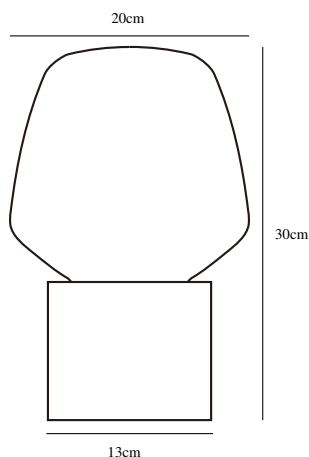

CHRISTINA 20 | TABLE LAMP | CLEAR

48905014

nordlux®

Voltage (V): 220-240 Volt
 IP degree: IP20
 Maximum bulb wattage (W): 25W
 Class (Class 1, Class 2, Class 3):
 Class 2 (Double isolated)
 Bulb base: E27
 Switch placement: On the cable
 Parallel connection: False

Primary material: Wood
 Secondary material: Glass
 Color of the cable: Black
 Length of the cable (cm): 150
 Surface material of the cable:
 Plastic
 Is the cable replaceable: False
 Color: Clear

Height (cm): 30
 Width (cm): 19.5
 Shade Diameter (cm): 19.5
 Outdoor base dimension (cm): 13
 Length (cm): 19.5

EAN: 5704924011566
 TUN: 2276934
 Item Number: 48905014
 Pcs Per Master Carton: 3

Sales Box Height (cm): 29
 Sales Box Width(cm): 38
 Sales Box Depth (cm): 23
 Sales Box Volume m³ : 0.0253
 Product net weight (kg): 1.2