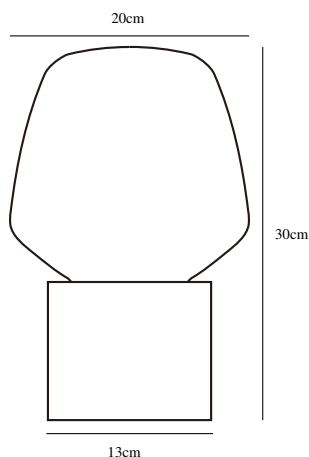

**CHRISTINA 20 | TABLE LAMP | ANTHRACITE**

48905050

**nordlux®**

Voltage (V): 220-240 Volt  
 IP degree: IP20  
 Maximum bulb wattage (W): 25W  
 Class (Class 1, Class 2, Class 3):  
 Class 2 (Double isolated)  
 Bulb base: E27  
 Switch placement: On the cable  
 Parallel connection: False

Primary material: Concrete  
 Secondary material: Glass  
 Color of the cable: Black  
 Length of the cable (cm): 150  
 Surface material of the cable:  
 Plastic  
 Is the cable replaceable: False

Color: Anthracite  
 Height (cm): 30  
 Width (cm): 19.5  
 Shade Diameter (cm): 19.5  
 Outdoor base dimension (cm): 13  
 Length (cm): 19.5

EAN: 5704924011573  
 TUN: 2276985

Item Number: 48905050  
 Pcs Per Master Carton: 3  
 Sales Box Height (cm): 29  
 Sales Box Width(cm): 38  
 Sales Box Depth (cm): 23  
 Sales Box Volume m<sup>3</sup> : 0.0253  
 Product net weight (kg): 1.9