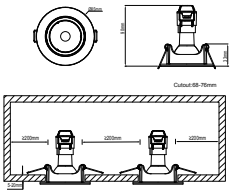

# nordlux®

Spot diameter (cm): 8.5  
 Spot Height (cm): 9  
 Hole diameter (cm): 6.8  
 Mounting height (cm): 10.5  
 Tilt angle: 27°