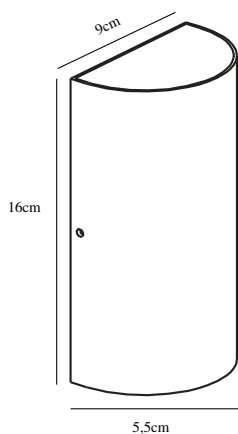

**ROLD ROUND | WALL LIGHT | SANDED**

84141008

**nordlux®**

Voltage (V): 220-240 Volt  
 IP degree: IP54  
 Class (Class 1, Class 2, Class 3):  
 Class 1 (Earth contact)  
 Bulb base: LED Module  
 Parallel connection: True

Primary material: Metal  
 Secondary material: Glass  
 Color of the Glass: Clear  
 Suitable for Seaside: No  
 Color: Sanded

Height (cm): 16  
 Width (cm): 9  
 Length (cm): 9  
 Projection (cm): 5.5

EAN: 5704924012402  
 TUN: 2276999  
 Item Number: 84141008

Pcs Per Master Carton: 3  
 Sales Box Height (cm): 17  
 Sales Box Width(cm): 9.5  
 Sales Box Depth (cm): 6.5  
 Sales Box Volume m<sup>3</sup> : 0.001  
 Product net weight (kg): 0.6

Brightness of light (Lumen): 350  
 Color Temperature (K): 3000  
 Ra-value : 80  
 Lifetime (h): 30000  
 Beam Angle (°) : 125  
 Energy Class: E  
 Actual Watt (W): 10.5

- Both up- and downlight
- Built-in parallel connection
- 5 year LED guarantee