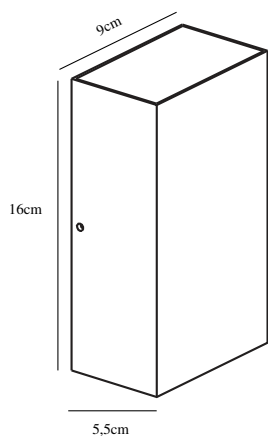

ROLD FLAT | WALL LIGHT | SANDED

84151008

nordlux®

Voltage (V): 220-240 Volt
 IP degree: IP54
 Class (Class 1, Class 2, Class 3):
 Class 1 (Earth contact)
 Bulb base: LED Module
 Parallel connection: True

Primary material: Metal
 Secondary material: Glass
 Color of the Glass: Clear
 Suitable for Seaside: No
 Color: Sanded

Height (cm): 16
 Width (cm): 9
 Length (cm): 9
 Projection (cm): 5.5

EAN: 5704924012419
 TUN: 2277000
 Item Number: 84151008

Pcs Per Master Carton: 3
 Sales Box Height (cm): 17
 Sales Box Width(cm): 9.5
 Sales Box Depth (cm): 6.5
 Sales Box Volume m³ : 0.001
 Product net weight (kg): 0.6

Brightness of light (Lumen): 350
 Color Temperature (K): 3000
 Ra-value : 80
 Lifetime (h): 30000
 Beam Angle (°) : 125
 Energy Class: E
 Actual Watt (W): 10.5

- Both up- and downlight
- Built-in parallel connection
- 5 year LED guarantee

Nordlux
84151008

A	
B	
C	
D	
E	
F	
G	

5
kWh/1000h

2019/2015

Rold is a minimalist and stylish wall light that lights both up and down - perfect for illuminating your entrance or house facade. The cubist shape provides a streamlined look that is beautifully balanced by the soft, sandy colour.