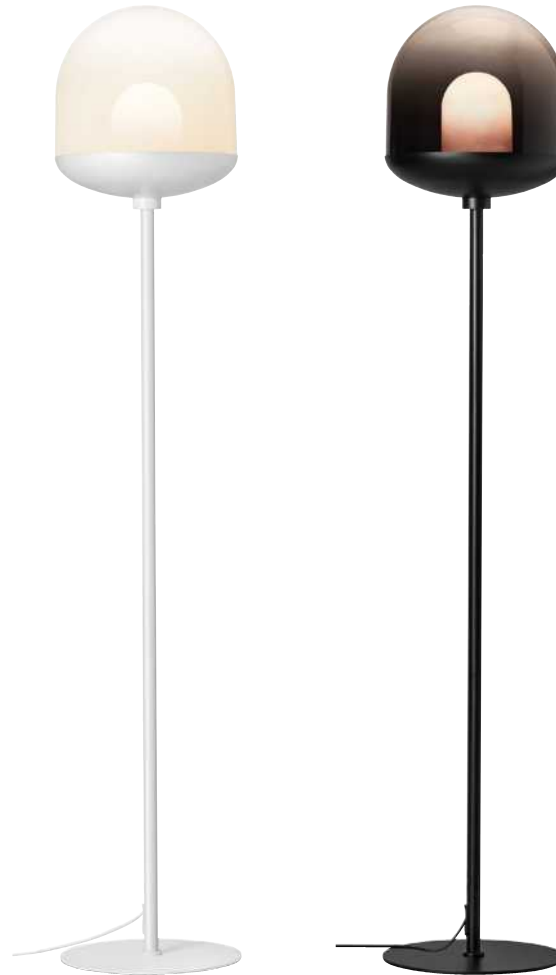

White 2112013001

Black 2112013003

Magia 18 Pendant

Masterbox	Qty 3
Size	H: 24,1 cm, W: 18 cm, L: 18 cm, Shade Ø: 18 cm
Material	Glass/Metal
IP Class	IP 20, Class 2
Cable	Cable: White/Black 200 cm non replaceable
Canopy	Color: White/Black, Material: Metal Ø: 12 cm, H: 7,8 cm
Light source	E27, Max. 15W, Excl. light source,

USP's

Modern and elegant design
Mouthblown glass
With opal white light diffuser for a soft light
Create your own design expression with a decorative bulb

White 2112023001

Black 2112023003

Magia 26 Pendant

USP's

Modern and elegant design
Mouthblown glass
With opal white light diffuser for a soft light
Create your own design expression with a decorative bulb

Magia Floor

Masterbox	Qty 2
Size	H: 130,5 cm, W: 25 cm, L: 25 cm, Shade Ø: 25 cm, Pipe Ø: 1,9 cm, Base Ø: 25 cm
Material	Glass/Metal
IP Class	IP 20, Class 2
Cable	Cable: White 150 cm non replaceable Switch on cable
Light source	E27, Max. 15W, Excl. light source,

USP's

Modern and elegant design
Mouthblown glass
With opal white light diffuser for a soft light
Create your own design expression with a decorative bulb

White 2112044001

Black 2112044003