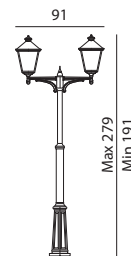

LONDON Aluminium powder coated fixtures with clear polycarbonate lens.

Art	Watt	Class	Type of light source:	EEL	Lens	Dimmable
491 (Big)	-	II	E27	A+..D	Clear polycarbonate	-
492 (Big)	-	II	2xE27	A+..D	Clear polycarbonate	-
483	-	II	3xE27	A+..D	Clear polycarbonate	-
482	-	II	2xE27	A+..D	Clear polycarbonate	-
495 (Big)	-	II	3xE27	A+..D	Clear polycarbonate	-

Accessories for London Art. 482, 483, 491, 492 and 495

305	Concreting anchor	p. 115
306	Anchoring support	p. 115
3010	Pole (without head)	p. 113
30101	Pole (without head)	p. 113

Art. 492