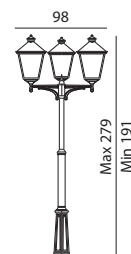

LONDON Aluminium powder coated fixtures with clear polycarbonate lens.

Art	Watt	Class	Type of light source:	EEL	Lens	Dimmable
491 (Big)	-	II	E27	A+..D	Clear polycarbonate	-
492 (Big)	-	II	2xE27	A+..D	Clear polycarbonate	-
483	-	II	3xE27	A+..D	Clear polycarbonate	-
482	-	II	2xE27	A+..D	Clear polycarbonate	-
495 (Big)	-	II	3xE27	A+..D	Clear polycarbonate	-

Accessories for London Art. 482, 483, 491, 492 and 495

305	Concreting anchor	p. 115
306	Anchoring support	p. 115
3010	Pole (without head)	p. 113
30101	Pole (without head)	p. 113

Art. 482