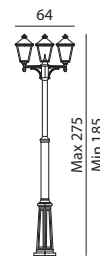

LONDON Aluminium powder coated fixtures with clear polycarbonate lens.

Art	Watt	Class	Type of light source:	EEL	Lens	Dimmable
491 (Big)	-	II	E27	A+..D	Clear polycarbonate	-
492 (Big)	-	II	2xE27	A+..D	Clear polycarbonate	-
483	-	II	3xE27	A+..D	Clear polycarbonate	-
482	-	II	2xE27	A+..D	Clear polycarbonate	-
495 (Big)	-	II	3xE27	A+..D	Clear polycarbonate	-

Accessories for London Art. 482, 483, 491, 492 and 495

305	Concreting anchor	p. 115
306	Anchoring support	p. 115
3010	Pole (without head)	p. 113
30101	Pole (without head)	p. 113

Art. 491

Art. 492

Art. 483