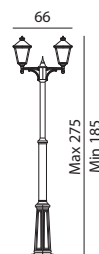

LONDON Aluminium powder coated fixtures with clear polycarbonate lens.

Art	Watt	Class	Type of light source:	EEL	Lens	Dimmable
491 (Big)	-	II	E27	A+..D	Clear polycarbonate	-
492 (Big)	-	II	2xE27	A+..D	Clear polycarbonate	-
483	-	II	3xE27	A+..D	Clear polycarbonate	-
482	-	II	2xE27	A+..D	Clear polycarbonate	-
495 (Big)	-	II	3xE27	A+..D	Clear polycarbonate	-

Accessories for London Art. 482, 483, 491, 492 and 495

305	Concreting anchor	p. 115
306	Anchoring support	p. 115
3010	Pole (without head)	p. 113
30101	Pole (without head)	p. 113

Art. 491

Art. 492

Art. 483