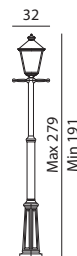

LONDON Aluminium powder coated fixtures with clear polycarbonate lens.

Art	Watt	Class	Type of light source:	EEL	Lens	Dimmable
491 (Big)	-	II	E27	A+..D	Clear polycarbonate	-
492 (Big)	-	II	2xE27	A+..D	Clear polycarbonate	-
483	-	II	3xE27	A+..D	Clear polycarbonate	-
482	-	II	2xE27	A+..D	Clear polycarbonate	-
495 (Big)	-	II	3xE27	A+..D	Clear polycarbonate	-

Accessories for London Art. 482, 483, 491, 492 and 495

305	Concreting anchor	p. 115
306	Anchoring support	p. 115
3010	Pole (without head)	p. 113
30101	Pole (without head)	p. 113

Art. 491

Art. 492

Art. 483