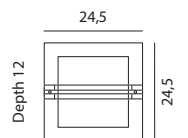

BASEL

BERN

BASEL Wallplate in aluminium. Front in galvanized steel, stainless steel or galvanized and powder coated. Heavy clear or frosted glass.

Art	Watt	Type of light source:	Luminous flux	Colour temperature	Lifetime (L70/B50)	EEL	Glass	Dimmable	Sensor HF
660	-	E27	-	-	-	A+..D	Clear glass	-	-
661	-	E27	-	-	-	A+..D	Frosted glass	-	-
661MD	Max LED 9W	E27	-	-	-	A+..D	Frosted glass	-	Sensor HF
681	4,5W	LED	231 lm	3000K	50 000h	A+	Frosted glass	Dim. Triac	-

Art. 660
Art. 661
Art. 661MD
Art. 681

BERN Wallplate in aluminium. Front in galvanized steel, stainless steel or galvanized steel and powder coated. Heavy clear or frosted glass.

Art	Watt	Type of light source:	Luminous flux	Colour temperature	Lifetime (L70/B50)	EEL	Glass	Dimmable
650	-	E27	-	-	-	A+..D	Clear glass	-
651	-	E27	-	-	-	A+..D	Frosted glass	-
657	4,5W	LED	231 lm	3000K	50 000h	A+	Frosted glass	Dim. Triac