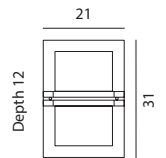

BASEL

BERN

BASEL Wallplate in aluminium. Front in galvanized steel, stainless steel or galvanized and powder coated. Heavy clear or frosted glass.

Art	Watt	Type of light source:	Luminous flux	Colour temperature	Lifetime (L70/B50)	EEL	Glass	Dimmable	Sensor HF
660	-	E27	-	-	-	A+..D	Clear glass	-	-
661	-	E27	-	-	-	A+..D	Frosted glass	-	-
661MD	Max LED 9W	E27	-	-	-	A+..D	Frosted glass	-	Sensor HF
681	4,5W	LED	231 lm	3000K	50 000h	A+	Frosted glass	Dim. Triac	-

Art. 660
Art. 661
Art. 661MD
Art. 681

BERN Wallplate in aluminium. Front in galvanized steel, stainless steel or galvanized steel and powder coated. Heavy clear or frosted glass.

Art	Watt	Type of light source:	Luminous flux	Colour temperature	Lifetime (L70/B50)	EEL	Glass	Dimmable
650	-	E27	-	-	-	A+..D	Clear glass	-
651	-	E27	-	-	-	A+..D	Frosted glass	-
657	4,5W	LED	231 lm	3000K	50 000h	A+	Frosted glass	Dim. Triac