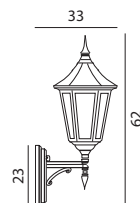

## MODENA

**MODENA** Aluminium powder coated wall lights. Supplied with clear polycarbonate lens.

Art	Watt	Class	Type of light source:	EEL	Version	Dimmable
350	-	II	E27	A+..D	Up	-
351	-	II	E27	A+..D	Down	-
380 (Big)	-	II	E27	A+..D	Up	-
381 (Big)	-	II	E27	A+..D	Down	-

351A Possible to order a chain/ceiling version

381A (Big) Possible to order a chain/ceiling version

**Accessories for Modena do Art. 350, 351, 380 and 381**

152 Corner bracket p. 114

\* **Modena in LED version** - available by request, contact your supplier.