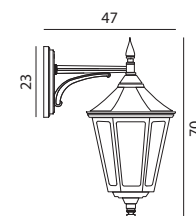

MODENA

MODENA Aluminium powder coated wall lights. Supplied with clear polycarbonate lens.

Art	Watt	Class	Type of light source:	EEL	Version	Dimmable
350	-	II	E27	A+..D	Up	-
351	-	II	E27	A+..D	Down	-
380 (Big)	-	II	E27	A+..D	Up	-
381 (Big)	-	II	E27	A+..D	Down	-

351A Possible to order a chain/ceiling version

381A (Big) Possible to order a chain/ceiling version

Accessories for Modena do Art. 350, 351, 380 and 381

152 Corner bracket p. 114

* **Modena in LED version** - available by request, contact your supplier.

Art. 381