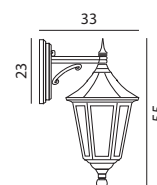

MODENA

MODENA Aluminium powder coated wall lights. Supplied with clear polycarbonate lens.

Art	Watt	Class	Type of light source:	EEL	Version	Dimmable
350	-	II	E27	A+..D	Up	-
351	-	II	E27	A+..D	Down	-
380 (Big)	-	II	E27	A+..D	Up	-
381 (Big)	-	II	E27	A+..D	Down	-

351A Possible to order a chain/ceiling version

381A (Big) Possible to order a chain/ceiling version

Accessories for Modena do Art. 350, 351, 380 and 381

152 Corner bracket p. 114

* **Modena in LED version** - available by request, contact your supplier.

Art. 351