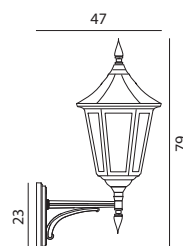

MODENA

MODENA Aluminium powder coated wall lights. Supplied with clear polycarbonate lens.

Art	Watt	Class	Type of light source:	EEL	Version	Dimmable
350	-	II	E27	A+..D	Up	-
351	-	II	E27	A+..D	Down	-
380 (Big)	-	II	E27	A+..D	Up	-
381 (Big)	-	II	E27	A+..D	Down	-

351A Possible to order a chain/ceiling version

381A (Big) Possible to order a chain/ceiling version

Accessories for Modena do Art. 350, 351, 380 and 381

152 Corner bracket p. 114

* **Modena in LED version** - available by request, contact your supplier.

Art. 380