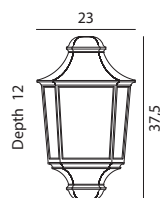

## LONDON

**GLASGOW** Aluminium powder coated wall light. Supplied with clear polycarbonate lens.

Art	Watt	Class	Type of light source:	EEL	Lens	Dimmable
730	-	II	E27	A+..D	Clear polycarbonate	-

Art. 730

**LONDON** Aluminium powder coated wall light. Supplied with clear polycarbonate lens.