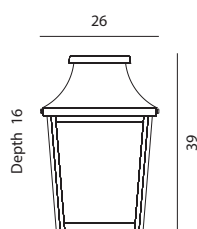

GLASGOW

LONDON

GLASGOW Aluminium powder coated wall light. Supplied with clear polycarbonate lens.

Art	Watt	Class	Type of light source:	EEL	Lens	Dimmable
730	-	II	E27	A+..D	Clear polycarbonate	-

LONDON Aluminium powder coated wall light. Supplied with clear polycarbonate lens.

Art	Watt	Class	Type of light source:	EEL	Lens	Dimmable
497	-	II	E27	A+..D	Clear polycarbonate	-

Art. 497