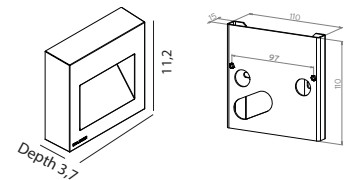

Accessories for Namsos Art. 1341

157 Spacer

*Namsos with 4000K available by request, contact your supplier.

Art. 1341

Art. 157

NAMSOS MINI Recessed aluminium powder coated wall light. Supplied with tempered clear glass.