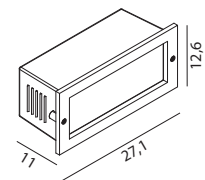

Art. 1544
Art. 1546