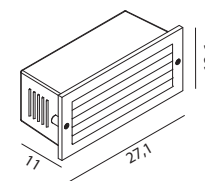

Art. 1545
Art. 1547