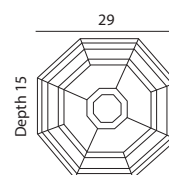

SANDVIK

LATINA

SANDVIK Aluminium powder coated ceiling light. Supplied with tempered glass.

Art	Watt	Type of light source:	Luminous flux	Colour temperature	Lifetime (L70/B50)	EEL	Version	Dimmable
795	max 4W	LED GU10	-	-	-	-	Down light	-
796	3,9W	LED GU10	477 lm	2700K	40 000h	A+	Down light	Dim. Triac

Art. 796: 3,9W LED GU10 bulb included, 265 lm, 2700K, 40000h, 2SD, EEL: A+

Art. 795 i 796

LATINA Aluminium powder coated ceiling and wall light. Supplied with frosted polycarbonate lens.

Art	Watt	Class	Type of light source:	EEL	Lens	Version	Dimmable
105	-	II	E27	A+..D	Frosted	Ceiling/ Wall	-