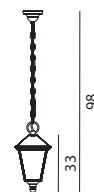

## CHELSEA

**LONDON** Powder coated aluminium ceiling light. Supplied with clear polycarbonate lens.

Art	Watt	Class	Type of light source:	EEL	Lens	Dimmable
481A	-	II	E27	A+..D	Clear polycarbonate	-
493A (Big)	-	II	E27	A+..D	Clear polycarbonate	-

Art. 481A

Art. 493A

**CHELSEA** Handmade of copper and supplied with clear polycarbonate lens.

Art	Watt	Class	Type of light source:	EEL	Lens	Dimmable
961	-	II	E27	A+..D	Clear polycarbonate	-

Art. 961

**Copper:**  
Copper fittings are supplied in a raw finish to allow natural patina over time.