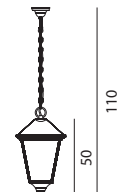

## CHELSEA

**LONDON** Powder coated aluminium ceiling light. Supplied with clear polycarbonate lens.

Art	Watt	Class	Type of light source:	EEL	Lens	Dimmable
481A	-	II	E27	A+..D	Clear polycarbonate	-
493A (Big)	-	II	E27	A+..D	Clear polycarbonate	-

Art. 481A

Art. 493A

**CHELSEA** Handmade of copper and supplied with clear polycarbonate lens.

Art	Watt	Class	Type of light source:	EEL	Lens	Dimmable
961	-	II	E27	A+..D	Clear polycarbonate	-

Art. 961

**Copper:**  
Copper fittings are supplied in a raw finish to allow natural patina over time.