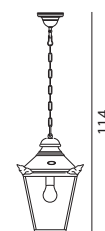

## CHELSEA

**LONDON** Powder coated aluminium ceiling light. Supplied with clear polycarbonate lens.

Art	Watt	Class	Type of light source:	EEL	Lens	Dimmable
481A	-	II	E27	A+..D	Clear polycarbonate	-
493A (Big)	-	II	E27	A+..D	Clear polycarbonate	-

Art. 481A

Art. 493A

**CHELSEA** Handmade of copper and supplied with clear polycarbonate lens.

Art	Watt	Class	Type of light source:	EEL	Lens	Dimmable
961	-	II	E27	A+..D	Clear polycarbonate	-

Art. 961

**Copper:**  
Copper fittings are supplied in a raw finish to allow natural patina over time.