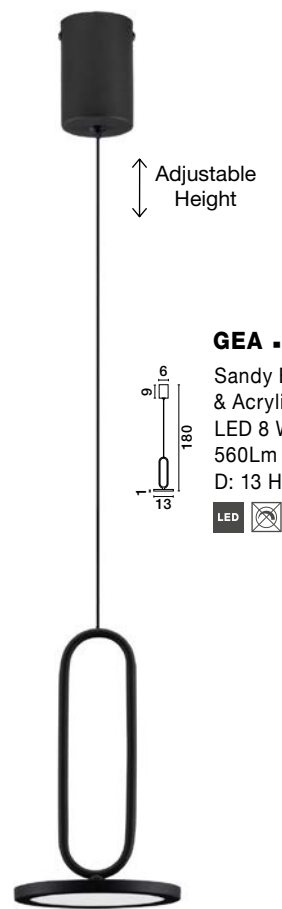

WIRO - 9080131
Sandy Black Aluminium & Acrylic
LED 11 Watt 230 Volt
770Lm 3000K IP20
L: 20 W: 1 H: 150 cm

LED WARM WHITE DRIVER INCL.

WIRO - 9080132
Sandy Black Aluminium & Acrylic
LED 11 Watt 230 Volt
770Lm 3000K IP20
L: 10 W: 1 H: 38 H2: 150 cm

LED WARM WHITE DRIVER INCL.

GEA - 9501208
Sandy Black Aluminium & Acrylic
LED 12 Watt 220-240 Volt
840Lm 3000K IP20
D: 17.5 H: 180 cm

LED WARM WHITE DRIVER INCL.

GEA - 9501207
Sandy Black Aluminium & Acrylic
LED 8 Watt 220-240 Volt
560Lm 3000K IP20
D: 13 H: 180 cm

LED WARM WHITE DRIVER INCL.