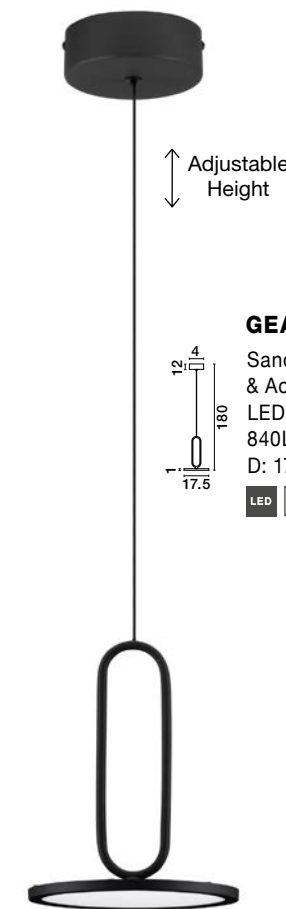

WIRO - 9080131
Sandy Black Aluminium & Acrylic
LED 11 Watt 230 Volt
770Lm 3000K IP20
L: 20 W: 1 H: 150 cm

LED WARM WHITE DRIVER INCL.

WIRO - 9080132
Sandy Black Aluminium & Acrylic
LED 11 Watt 230 Volt
770Lm 3000K IP20
L: 10 W: 1 H: 38 H2: 150 cm

LED WARM WHITE DRIVER INCL.

GEA - 9501208
Sandy Black Aluminium & Acrylic
LED 12 Watt 220-240 Volt
840Lm 3000K IP20
D: 17.5 H: 180 cm

LED WARM WHITE DRIVER INCL.

GEA - 9501207
Sandy Black Aluminium & Acrylic
LED 8 Watt 220-240 Volt
560Lm 3000K IP20
D: 13 H: 180 cm

LED WARM WHITE DRIVER INCL.