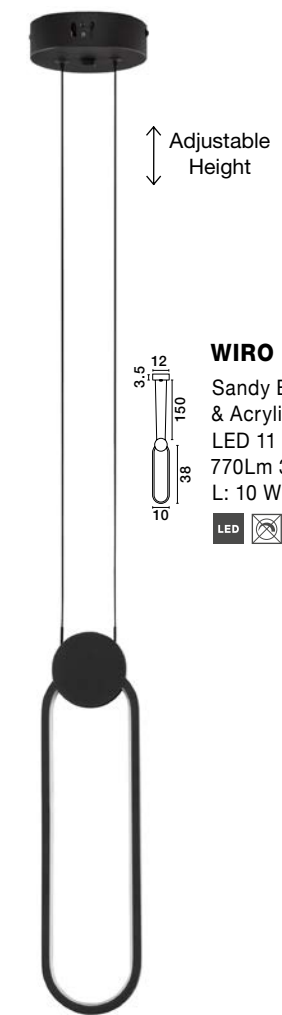

WIRO - 9080131
Sandy Black Aluminium & Acrylic
LED 11 Watt 230 Volt
770Lm 3000K IP20
L: 20 W: 1 H: 150 cm

LED WARM WHITE DRIVER INCL.

WIRO - 9080132
Sandy Black Aluminium & Acrylic
LED 11 Watt 230 Volt
770Lm 3000K IP20
L: 10 W: 1 H: 38 H2: 150 cm

LED WARM WHITE DRIVER INCL.

GEA - 9501208
Sandy Black Aluminium & Acrylic
LED 12 Watt 220-240 Volt
840Lm 3000K IP20
D: 17.5 H: 180 cm

LED WARM WHITE DRIVER INCL.

GEA - 9501207
Sandy Black Aluminium & Acrylic
LED 8 Watt 220-240 Volt
560Lm 3000K IP20
D: 13 H: 180 cm

LED WARM WHITE DRIVER INCL.