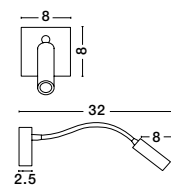

FLEX - 9701613

Chrome Aluminium
Adjustable
Switch On/Off
LED 3 Watt
190Lm 3000K IP20
D: 7 H: 30 cm

FLEX - 9701611

Sandy White Aluminium
Adjustable
Switch On/Off
LED 3 Watt
190Lm 3000K IP20
D: 7 H: 30 cm

MADISON - 8128204

Black Aluminium
Adjustable
Switch On/Off
LED Samsung 3 Watt
190Lm 3000K IP20
L: 32 W: 8 H: 8 cm

MADISON - 8128202

White Aluminium
Adjustable
Switch On/Off
LED Samsung 3 Watt
190Lm 3000K IP20
L: 32 W: 8 H: 8 cm

MADISON - 8128203

Black Aluminium
Adjustable
Switch On/Off
LED Samsung 3 Watt
190Lm 3000K IP20
L: 32 W: 8 H: 8 cm

MADISON - 8128201

Chrome Aluminium
Adjustable
Switch On/Off
LED Samsung 3 Watt
190Lm 3000K IP20
L: 32 W: 8 H: 8 cm