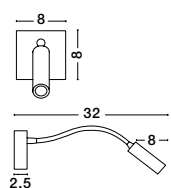

FLEX - 9701613

Chrome Aluminium
Adjustable
Switch On/Off
LED 3 Watt
190Lm 3000K IP20
D: 7 H: 30 cm

FLEX - 9701611

Sandy White Aluminium
Adjustable
Switch On/Off
LED 3 Watt
190Lm 3000K IP20
D: 7 H: 30 cm

MADISON - 8128204

Black Aluminium
Adjustable
Switch On/Off
LED Samsung 3 Watt
190Lm 3000K IP20
L: 32 W: 8 H: 8 cm

MADISON - 8128202

White Aluminium
Adjustable
Switch On/Off
LED Samsung 3 Watt
190Lm 3000K IP20
L: 32 W: 8 H: 8 cm

MADISON - 8128203

Black Aluminium
Adjustable
Switch On/Off
LED Samsung 3 Watt
190Lm 3000K IP20
L: 32 W: 8 H: 8 cm

MADISON - 8128201

Chrome Aluminium
Adjustable
Switch On/Off
LED Samsung 3 Watt
190Lm 3000K IP20
L: 32 W: 8 H: 8 cm