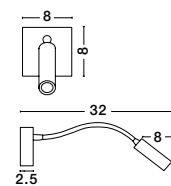

FLEX - 9701613

Chrome Aluminium
Adjustable
Switch On/Off
LED 3 Watt
190Lm 3000K IP20
D: 7 H: 30 cm

FLEX - 9701611

Sandy White Aluminium
Adjustable
Switch On/Off
LED 3 Watt
190Lm 3000K IP20
D: 7 H: 30 cm

MADISON - 8128204

Black Aluminium
Adjustable
Switch On/Off
LED Samsung 3 Watt
190Lm 3000K IP20
L: 32 W: 8 H: 8 cm

MADISON - 8128202

White Aluminium
Adjustable
Switch On/Off
LED Samsung 3 Watt
190Lm 3000K IP20
L: 32 W: 8 H: 8 cm

MADISON - 8128203

Black Aluminium
Adjustable
Switch On/Off
LED Samsung 3 Watt
190Lm 3000K IP20
L: 32 W: 8 H: 8 cm

MADISON - 8128201

Chrome Aluminium
Adjustable
Switch On/Off
LED Samsung 3 Watt
190Lm 3000K IP20
L: 32 W: 8 H: 8 cm