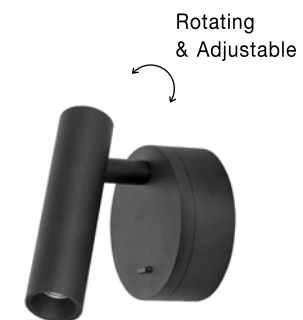

CLIP - 9030201
Sandy White Aluminium
LED Philips 3 Watt
Switch On/Off
190Lm 3000K IP20
D: 8 W: 3.4 H: 11 cm

ANTI
GLARE
NETWORK

CLIP - 9030202
Sandy Black Aluminium
LED Philips 3 Watt
Switch On/Off
190Lm 3000K IP20
D: 8 W: 3.4 H: 11 cm

Rotating & Adjustable

LAREDO - 8140521
White Aluminium
Adjustable
Switch On/Off
LED Samsung 3 Watt
190Lm 3000K IP20
L: 11 W: 9 H: 11 cm

Rotating & Adjustable

LAREDO - 8140522
Chrome Aluminium
Adjustable
Switch On/Off
LED Samsung 3 Watt
190Lm 3000K IP20
L: 11 W: 9 H: 11 cm

Rotating & Adjustable

LAREDO - 8140523
Black Aluminium
Adjustable
Switch On/Off
LED Samsung 3 Watt
190Lm 3000K IP20
L: 11 W: 9 H: 11 cm

Rotating & Adjustable

CLIP - 9030203
Satin Brass Aluminium
LED Philips 3 Watt
Switch On/Off
190Lm 3000K IP20
D: 8 W: 3.4 H: 11 cm