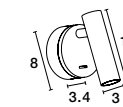

ANTI
GLARE
NETWORK