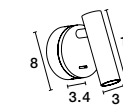

Rotating & Adjustable

LAREDO - 8140521
White Aluminium
Adjustable
Switch On/Off
LED Samsung 3 Watt
190Lm 3000K IP20
L: 11 W: 9 H: 11 cm

Rotating & Adjustable

LAREDO - 8140522
Chrome Aluminium
Adjustable
Switch On/Off
LED Samsung 3 Watt
190Lm 3000K IP20
L: 11 W: 9 H: 11 cm

Rotating & Adjustable

LAREDO - 8140523
Black Aluminium
Adjustable
Switch On/Off
LED Samsung 3 Watt
190Lm 3000K IP20
L: 11 W: 9 H: 11 cm

Rotating & Adjustable

CLIP - 9030203
Satin Brass Aluminium
LED Philips 3 Watt
Switch On/Off
190Lm 3000K IP20
D: 8 W: 3.4 H: 11 cm