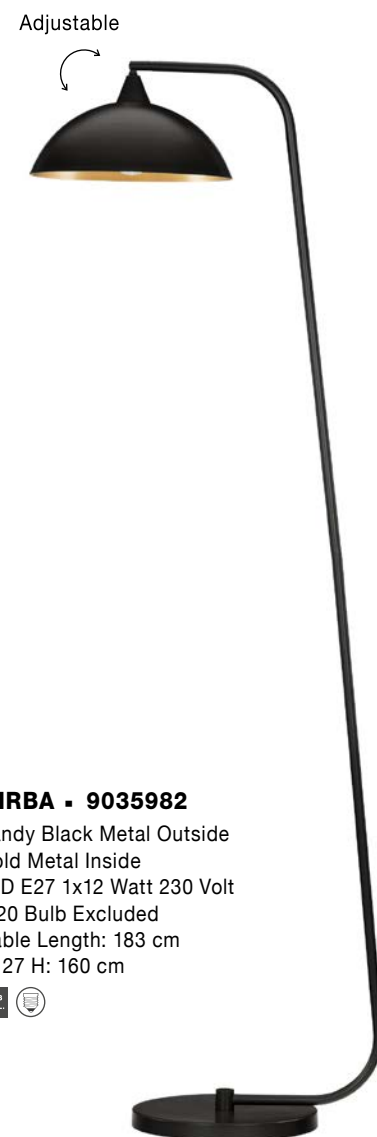

MIRBA - 9035979
Sandy Black Metal Outside
Gold Metal Inside
LED E27 1x12 Watt 230 Volt
IP20 Bulb Excluded
L: 27 W: 60 H: 19 cm

MIRBA - 9035981
Sandy Black Metal Outside
Gold Metal Inside
LED E27 1x12 Watt 230 Volt
IP20 Bulb Excluded
Cable Length: 130 cm
D: 27 H: 40 cm

MIRBA - 9035982
Sandy Black Metal Outside
Gold Metal Inside
LED E27 1x12 Watt 230 Volt
IP20 Bulb Excluded
Cable Length: 183 cm
D: 27 H: 160 cm