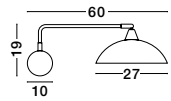

MIRBA - 9035979
Sandy Black Metal Outside
Gold Metal Inside
LED E27 1x12 Watt 230 Volt
IP20 Bulb Excluded
L: 27 W: 60 H: 19 cm

MIRBA - 9035981
Sandy Black Metal Outside
Gold Metal Inside
LED E27 1x12 Watt 230 Volt
IP20 Bulb Excluded
Cable Length: 130 cm
D: 27 H: 40 cm

MIRBA - 9035982
Sandy Black Metal Outside
Gold Metal Inside
LED E27 1x12 Watt 230 Volt
IP20 Bulb Excluded
Cable Length: 183 cm
D: 27 H: 160 cm