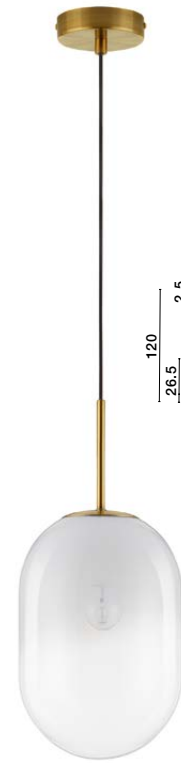

**CHRYSI - 9092823**

Brass Gold Metal  
& Gradient White Glass  
LED G9 1x5 Watt 230 Volt  
IP20 Bulb Excluded  
D: 24 H: 120 cm

**CHRYSI - 9092822**

Brass Gold Metal  
& Gradient White Glass  
LED G9 1x5 Watt 230 Volt  
IP20 Bulb Excluded  
D: 18 H: 120 cm

**CHRYSI - 9092821**

Brass Gold Metal  
& Gradient White Glass  
LED G9 1x5 Watt 230 Volt  
IP20 Bulb Excluded  
D: 12 H: 120 cm

**CHRYSI - 9092820**

Brass Gold Metal  
& Gradient White Glass  
LED G9 3x5 Watt 230 Volt  
IP20 Bulb Excluded  
D: 43 H: 120 cm