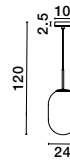

**CHRYSI - 9092823**

Brass Gold Metal  
& Gradient White Glass  
LED G9 1x5 Watt 230 Volt  
IP20 Bulb Excluded  
D: 24 H: 120 cm

**CHRYSI - 9092822**

Brass Gold Metal  
& Gradient White Glass  
LED G9 1x5 Watt 230 Volt  
IP20 Bulb Excluded  
D: 18 H: 120 cm

**CHRYSI - 9092821**

Brass Gold Metal  
& Gradient White Glass  
LED G9 1x5 Watt 230 Volt  
IP20 Bulb Excluded  
D: 12 H: 120 cm

**CHRYSI - 9092820**

Brass Gold Metal  
& Gradient White Glass  
LED G9 3x5 Watt 230 Volt  
IP20 Bulb Excluded  
D: 43 H: 120 cm