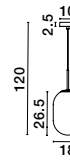

**CHRYSI - 9092823**

Brass Gold Metal  
& Gradient White Glass  
LED G9 1x5 Watt 230 Volt  
IP20 Bulb Excluded  
D: 24 H: 120 cm

**CHRYSI - 9092822**

Brass Gold Metal  
& Gradient White Glass  
LED G9 1x5 Watt 230 Volt  
IP20 Bulb Excluded  
D: 18 H: 120 cm

**CHRYSI - 9092821**

Brass Gold Metal  
& Gradient White Glass  
LED G9 1x5 Watt 230 Volt  
IP20 Bulb Excluded  
D: 12 H: 120 cm

**CHRYSI - 9092820**

Brass Gold Metal  
& Gradient White Glass  
LED G9 3x5 Watt 230 Volt  
IP20 Bulb Excluded  
D: 43 H: 120 cm