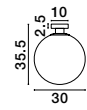

**JIAN - 9028839**

Brass Gold Metal  
& Gradient White Glass  
LED E27 1x12 Watt 230 Volt  
IP20 Bulb Excluded  
D: 30 H: 35.5 cm

**JIAN - 9028841**

Brass Gold Metal  
& Gradient White Glass  
LED E27 3x12 Watt 230 Volt  
IP20 Bulb Excluded  
D: 30 H: 120 cm

**JIAN - 9028842**

Brass Gold Metal  
& Gradient White Glass  
LED E27 1x12 Watt 230 Volt  
IP20 Bulb Excluded  
D: 20 H: 35.5 cm

**JIAN - 9028836**

Brass Gold Metal  
& Gradient White Glass  
LED E27 1x12 Watt 230 Volt  
IP20 Bulb Excluded  
D: 30 H: 120 cm

**JIAN - 9028837**

Brass Gold Metal  
& Gradient White Glass  
LED E27 1x12 Watt 230 Volt  
IP20 Bulb Excluded  
D: 20 H: 120 cm