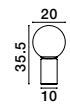

**JIAN - 9028839**

Brass Gold Metal  
& Gradient White Glass  
LED E27 1x12 Watt 230 Volt  
IP20 Bulb Excluded  
D: 30 H: 35.5 cm

**JIAN - 9028841**

Brass Gold Metal  
& Gradient White Glass  
LED E27 3x12 Watt 230 Volt  
IP20 Bulb Excluded  
D: 30 H: 120 cm

**JIAN - 9028842**

Brass Gold Metal  
& Gradient White Glass  
LED E27 1x12 Watt 230 Volt  
IP20 Bulb Excluded  
D: 20 H: 35.5 cm

**JIAN - 9028836**

Brass Gold Metal  
& Gradient White Glass  
LED E27 1x12 Watt 230 Volt  
IP20 Bulb Excluded  
D: 30 H: 120 cm

**JIAN - 9028837**

Brass Gold Metal  
& Gradient White Glass  
LED E27 1x12 Watt 230 Volt  
IP20 Bulb Excluded  
D: 20 H: 120 cm