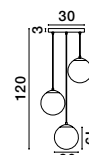

**JIAN - 9028839**

Brass Gold Metal  
& Gradient White Glass  
LED E27 1x12 Watt 230 Volt  
IP20 Bulb Excluded  
D: 30 H: 35.5 cm

**JIAN - 9028841**

Brass Gold Metal  
& Gradient White Glass  
LED E27 3x12 Watt 230 Volt  
IP20 Bulb Excluded  
D: 30 H: 120 cm

**JIAN - 9028842**

Brass Gold Metal  
& Gradient White Glass  
LED E27 1x12 Watt 230 Volt  
IP20 Bulb Excluded  
D: 20 H: 35.5 cm

**JIAN - 9028836**

Brass Gold Metal  
& Gradient White Glass  
LED E27 1x12 Watt 230 Volt  
IP20 Bulb Excluded  
D: 30 H: 120 cm

**JIAN - 9028837**

Brass Gold Metal  
& Gradient White Glass  
LED E27 1x12 Watt 230 Volt  
IP20 Bulb Excluded  
D: 20 H: 120 cm