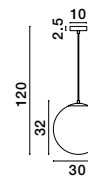

**JIAN - 9028839**

Brass Gold Metal  
& Gradient White Glass  
LED E27 1x12 Watt 230 Volt  
IP20 Bulb Excluded  
D: 30 H: 35.5 cm

**JIAN - 9028841**

Brass Gold Metal  
& Gradient White Glass  
LED E27 3x12 Watt 230 Volt  
IP20 Bulb Excluded  
D: 30 H: 120 cm

**JIAN - 9028842**

Brass Gold Metal  
& Gradient White Glass  
LED E27 1x12 Watt 230 Volt  
IP20 Bulb Excluded  
D: 20 H: 35.5 cm

**JIAN - 9028836**

Brass Gold Metal  
& Gradient White Glass  
LED E27 1x12 Watt 230 Volt  
IP20 Bulb Excluded  
D: 30 H: 120 cm

**JIAN - 9028837**

Brass Gold Metal  
& Gradient White Glass  
LED E27 1x12 Watt 230 Volt  
IP20 Bulb Excluded  
D: 20 H: 120 cm