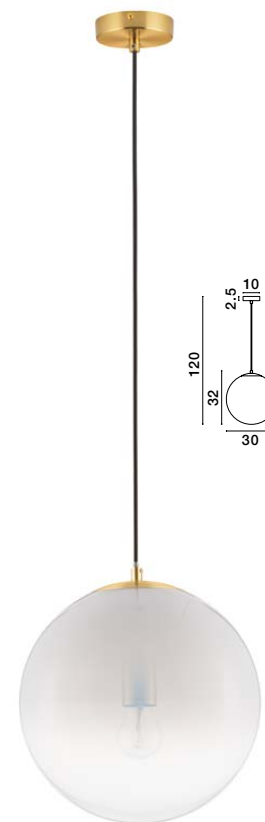

**JIAN - 9028839**

Brass Gold Metal  
& Gradient White Glass  
LED E27 1x12 Watt 230 Volt  
IP20 Bulb Excluded  
D: 30 H: 35.5 cm

**JIAN - 9028841**

Brass Gold Metal  
& Gradient White Glass  
LED E27 3x12 Watt 230 Volt  
IP20 Bulb Excluded  
D: 30 H: 120 cm

**JIAN - 9028842**

Brass Gold Metal  
& Gradient White Glass  
LED E27 1x12 Watt 230 Volt  
IP20 Bulb Excluded  
D: 20 H: 35.5 cm

**JIAN - 9028836**

Brass Gold Metal  
& Gradient White Glass  
LED E27 1x12 Watt 230 Volt  
IP20 Bulb Excluded  
D: 30 H: 120 cm

**JIAN - 9028837**

Brass Gold Metal  
& Gradient White Glass  
LED E27 1x12 Watt 230 Volt  
IP20 Bulb Excluded  
D: 20 H: 120 cm