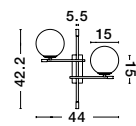

**GITCHI - 9009294**  
 Matt Black  
 & Sandy Gold metal  
 Opal Glass  
 LED G9 3x5 Watt 230V  
 IP20 Bulb Excluded  
 D: 15 H: 120 cm

**GITCHI - 9009295**  
 Matt Black  
 & Sandy Gold metal  
 Opal Glass  
 LED G9 2x5 Watt 230V  
 IP20 Bulb Excluded  
 L: 95 W: 15 H: 120 cm

**GITCHI - 9009297**  
 Matt Black  
 & Sandy Gold Metal  
 Opal Glass  
 LED G9 2x5 Watt 230V  
 IP20 Bulb Excluded  
 L: 44 W: 17.3 H: 42.2 cm

**GITCHI - 9009296**  
 Matt Black  
 & Sandy Gold Metal  
 Opal Glass  
 LED G9 6x5 Watt 230V  
 IP20 Bulb Excluded  
 L: 100 H: 120 cm