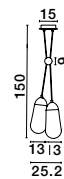

**BLAKY - 9092827**  
Matt Black Metal  
& Opal Glass  
LED E14 5x5 Watt  
Bulb Excluded  
L: 103 H: 150 cm

**BLAKY - 9092825**  
Matt Black Metal  
& Opal Glass  
LED E14 2x5 Watt  
Bulb Excluded  
L: 25.2 H: 150 cm

**BLAKY - 9092824**  
Matt Black Metal  
& Opal Glass  
LED E14 1x5 Watt  
Bulb Excluded  
D: 18 H: 247 cm