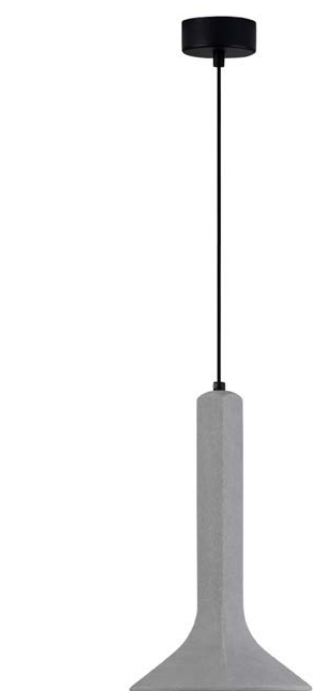

DYLAN - 9540205
 Gray Cement
 LED E14 1x5 Watt 230 Volt
 IP20 Bulb Excluded
 D: 19.5 H: 150 cm

DYLAN - 9540206
 Gray Cement
 LED E14 1x5 Watt 230 Volt
 IP20 Bulb Excluded
 D: 22.3 H: 150 cm

EDEM - 9080128
 Sandy Black Aluminium
 Opal Glass
 LED G9 4x5 Watt 220 Volt
 IP20 Bulb Excluded IP20
 D: 28 H: 17 cm

EDEM - 9080129
 Sandy Black Aluminium
 Opal Glass
 LED G9 6x5 Watt 220 Volt
 IP20 Bulb Excluded IP20
 D: 35 H: 17 cm