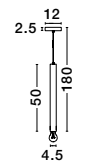

NORWAY - 9287946

Gold Aluminium
Gold Fabric Wire
LED E27 1x12 Watt 230 Volt
IP20 Bulb Excluded
D: 4.5 H1: 20 H2: 180 cm

NORWAY - 9287947

Gold Aluminium
Gold Fabric Wire
LED E27 1x12 Watt 230 Volt
IP20 Bulb Excluded
D: 4.5 H1: 35 H2: 180 cm

NORWAY - 9287948

Gold Aluminium
Gold Fabric Wire
LED E27 1x12 Watt 230 Volt
IP20 Bulb Excluded
D: 4.5 H1: 50 H2: 180 cm

ROYAL - 9501244

Gold Metal
LED E27 1x12 Watt 230 Volt
IP20 Bulb Excluded
D: 12.5 W: 10 H: 25 cm

NORWAY - 9287949

Gold Aluminium
Gold Fabric Wire
LED E27 1x12 Watt 230 Volt
IP20 Bulb Excluded
D: 4.5 H1: 70 H2: 180 cm