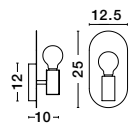

NORWAY - 9287946

Gold Aluminium
Gold Fabric Wire
LED E27 1x12 Watt 230 Volt
IP20 Bulb Excluded
D: 4.5 H1: 20 H2: 180 cm

NORWAY - 9287947

Gold Aluminium
Gold Fabric Wire
LED E27 1x12 Watt 230 Volt
IP20 Bulb Excluded
D: 4.5 H1: 35 H2: 180 cm

NORWAY - 9287948

Gold Aluminium
Gold Fabric Wire
LED E27 1x12 Watt 230 Volt
IP20 Bulb Excluded
D: 4.5 H1: 50 H2: 180 cm

ROYAL - 9501244

Gold Metal
LED E27 1x12 Watt 230 Volt
IP20 Bulb Excluded
D: 12.5 W: 10 H: 25 cm

NORWAY - 9287949

Gold Aluminium
Gold Fabric Wire
LED E27 1x12 Watt 230 Volt
IP20 Bulb Excluded
D: 4.5 H1: 70 H2: 180 cm