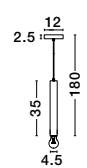

NORWAY - 9287946

Gold Aluminium
Gold Fabric Wire
LED E27 1x12 Watt 230 Volt
IP20 Bulb Excluded
D: 4.5 H1: 20 H2: 180 cm

NORWAY - 9287947

Gold Aluminium
Gold Fabric Wire
LED E27 1x12 Watt 230 Volt
IP20 Bulb Excluded
D: 4.5 H1: 35 H2: 180 cm

NORWAY - 9287948

Gold Aluminium
Gold Fabric Wire
LED E27 1x12 Watt 230 Volt
IP20 Bulb Excluded
D: 4.5 H1: 50 H2: 180 cm

ROYAL - 9501244

Gold Metal
LED E27 1x12 Watt 230 Volt
IP20 Bulb Excluded
D: 12.5 W: 10 H: 25 cm

NORWAY - 9287949

Gold Aluminium
Gold Fabric Wire
LED E27 1x12 Watt 230 Volt
IP20 Bulb Excluded
D: 4.5 H1: 70 H2: 180 cm