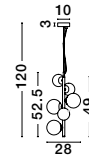

ODILLIA - 9028855
Smoky Grey Glass
& Matt Black
LED G9 11x5 Watt 230 Volt
IP20 Bulb Excluded
L: 64.2 W: 52.8 H: 120 cm

ODILLIA - 9028859
Smoky Grey Glass
& Matt Black
LED G9 6x5 Watt 230 Volt
IP20 Bulb Excluded
L: 28.1 W: 23.2 H: 120 cm

ODILLIA - 9028861
Smoky Grey Glass
& Matt Black
LED G9 3x5 Watt 230 Volt
IP20 Bulb Excluded
L: 23.1 W: 19 H: 32 cm