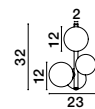

ODILLIA - 9028855
Smoky Grey Glass
& Matt Black
LED G9 11x5 Watt 230 Volt
IP20 Bulb Excluded
L: 64.2 W: 52.8 H: 120 cm

ODILLIA - 9028859
Smoky Grey Glass
& Matt Black
LED G9 6x5 Watt 230 Volt
IP20 Bulb Excluded
L: 28.1 W: 23.2 H: 120 cm

ODILLIA - 9028861
Smoky Grey Glass
& Matt Black
LED G9 3x5 Watt 230 Volt
IP20 Bulb Excluded
L: 23.1 W: 19 H: 32 cm