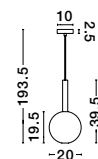

AMELIA - 9028829

Sandy Gold & Clear Glass
LED G9 1x5 Watt 230V
IP20 Bulb Excluded
D: 24 H: 191 cm

AMELIA - 9028830

Sandy Gold & Clear Glass
LED G9 1x5 Watt 230V
IP20 Bulb Excluded
D: 20 H: 190.5 cm

AMELIA - 9028831

Sandy Gold & Clear Glass
LED G9 1x5 Watt 230V
IP20 Bulb Excluded
D: 20 H: 190.5 cm

AMELIA - 9028833

Sandy Gold & Clear Glass
LED G9 1x5 Watt 230V
IP20 Bulb Excluded
D: 14 H: 179 cm