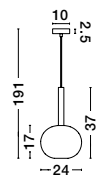

AMELIA - 9028829

Sandy Gold & Clear Glass
LED G9 1x5 Watt 230V
IP20 Bulb Excluded
D: 24 H: 191 cm

AMELIA - 9028830

Sandy Gold & Clear Glass
LED G9 1x5 Watt 230V
IP20 Bulb Excluded
D: 20 H: 190.5 cm

AMELIA - 9028831

Sandy Gold & Clear Glass
LED G9 1x5 Watt 230V
IP20 Bulb Excluded
D: 20 H: 190.5 cm

AMELIA - 9028833

Sandy Gold & Clear Glass
LED G9 1x5 Watt 230V
IP20 Bulb Excluded
D: 14 H: 179 cm