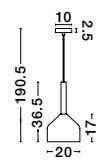

AMELIA - 9028829

Sandy Gold & Clear Glass
LED G9 1x5 Watt 230V
IP20 Bulb Excluded
D: 24 H: 191 cm

AMELIA - 9028830

Sandy Gold & Clear Glass
LED G9 1x5 Watt 230V
IP20 Bulb Excluded
D: 20 H: 190.5 cm

AMELIA - 9028831

Sandy Gold & Clear Glass
LED G9 1x5 Watt 230V
IP20 Bulb Excluded
D: 20 H: 190.5 cm

AMELIA - 9028833

Sandy Gold & Clear Glass
LED G9 1x5 Watt 230V
IP20 Bulb Excluded
D: 14 H: 179 cm