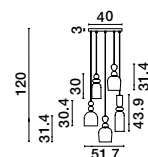

MURANO - 9009237
 Sandy Gold Metal
 Glossy Dark Green, Blue Grey
 Pink, Glossy Light Green, Orange
 & Light Grey Glass
 LED E14 3x5 Watt 230 Volt
 IP20 Bulb Excluded
 D: 41.7 H: 120 cm

MURANO - 9009238
 Sandy Gold Metal
 Glossy Dark Green, Blue Grey
 Pink, Glossy Light Green,
 Orange & Light Grey Glass & Blue
 LED E14 5x5 Watt 230 Volt
 IP20 Bulb Excluded
 D: 51.7 H: 120 cm