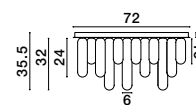

GUSTAVE - 9028851

Light Smoky Grey Glass
& Matt Black
LED G9 1x5 Watt 230 Volt
IP20 Bulb Excluded
D: 6 W: 8 H: 120 cm

GUSTAVE - 9028853

Light Smoky Grey Glass
& Matt Black
LED G9 12x5 Watt 230 Volt
IP20 Bulb Excluded
D: 6 W: 72 H: 35.5 cm

GUSTAVE - 9028852

Light Smoky Grey Glass
& Matt Black
LED G9 7x5 Watt 230 Volt
IP20 Bulb Excluded
D: 6 W: 23 H: 35.5 cm

GUSTAVE - 9028854

Light Smoky Grey Glass
& Matt Black
LED G9 6x5 Watt 230 Volt
IP20 Bulb Excluded
D: 6 W: 38 H: 35.5 cm