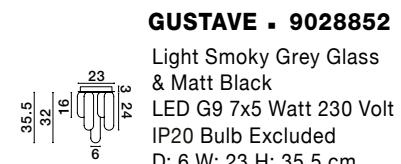

GUSTAVE - 9028851

Light Smoky Grey Glass
& Matt Black
LED G9 1x5 Watt 230 Volt
IP20 Bulb Excluded
D: 6 W: 8 H: 120 cm

GUSTAVE - 9028853

Light Smoky Grey Glass
& Matt Black
LED G9 12x5 Watt 230 Volt
IP20 Bulb Excluded
D: 6 W: 72 H: 35.5 cm

GUSTAVE - 9028852

Light Smoky Grey Glass
& Matt Black
LED G9 7x5 Watt 230 Volt
IP20 Bulb Excluded
D: 6 W: 23 H: 35.5 cm

GUSTAVE - 9028854

Light Smoky Grey Glass
& Matt Black
LED G9 6x5 Watt 230 Volt
IP20 Bulb Excluded
D: 6 W: 38 H: 35.5 cm