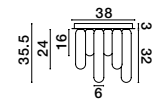

GUSTAVE - 9028851

Light Smoky Grey Glass
& Matt Black
LED G9 1x5 Watt 230 Volt
IP20 Bulb Excluded
D: 6 W: 8 H: 120 cm

GUSTAVE - 9028853

Light Smoky Grey Glass
& Matt Black
LED G9 12x5 Watt 230 Volt
IP20 Bulb Excluded
D: 6 W: 72 H: 35.5 cm

GUSTAVE - 9028852

Light Smoky Grey Glass
& Matt Black
LED G9 7x5 Watt 230 Volt
IP20 Bulb Excluded
D: 6 W: 23 H: 35.5 cm

GUSTAVE - 9028854

Light Smoky Grey Glass
& Matt Black
LED G9 6x5 Watt 230 Volt
IP20 Bulb Excluded
D: 6 W: 38 H: 35.5 cm