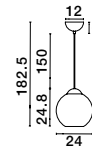

MIDORI - 9009243

Brass Gold Metal & Pink Glass
LED E27 1x12 Watt 230 Volt
IP20 Bulb Excluded
D: 24 H: 182.5 cm

MIDORI - 9009240

Brass Gold Metal & Dark Blue Glass
LED E27 1x12 Watt 230 Volt
IP20 Bulb Excluded
D: 24 H: 182.5 cm

MIDORI - 9009239

Brass Gold Metal & Amber Glass
LED E27 1x12 Watt 230 Volt
IP20 Bulb Excluded
D: 24 H: 182.5 cm

MIDORI - 9009241

Matt Black Metal & Light Gray Glass
LED E27 Watt 1x12 230 Volt
IP20 Bulb Excluded
D: 24 H: 182.5 cm

MIDORI - 9009242

Matt Black Metal & Dark Green Glass
LED E27 1x12 Watt 230 Volt
IP20 Bulb Excluded
D: 24 H: 182.5 cm