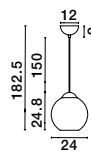

MIDORI - 9009243

Brass Gold Metal & Pink Glass
LED E27 1x12 Watt 230 Volt
IP20 Bulb Excluded
D: 24 H: 182.5 cm

MIDORI - 9009240

Brass Gold Metal & Dark Blue Glass
LED E27 1x12 Watt 230 Volt
IP20 Bulb Excluded
D: 24 H: 182.5 cm

MIDORI - 9009239

Brass Gold Metal & Amber Glass
LED E27 1x12 Watt 230 Volt
IP20 Bulb Excluded
D: 24 H: 182.5 cm

MIDORI - 9009241

Matt Black Metal & Light Gray Glass
LED E27 Watt 1x12 230 Volt
IP20 Bulb Excluded
D: 24 H: 182.5 cm

MIDORI - 9009242

Matt Black Metal & Dark Green Glass
LED E27 1x12 Watt 230 Volt
IP20 Bulb Excluded
D: 24 H: 182.5 cm