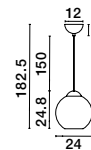

MIDORI - 9009243

Brass Gold Metal & Pink Glass
LED E27 1x12 Watt 230 Volt
IP20 Bulb Excluded
D: 24 H: 182.5 cm

MIDORI - 9009240

Brass Gold Metal & Dark Blue Glass
LED E27 1x12 Watt 230 Volt
IP20 Bulb Excluded
D: 24 H: 182.5 cm

MIDORI - 9009239

Brass Gold Metal & Amber Glass
LED E27 1x12 Watt 230 Volt
IP20 Bulb Excluded
D: 24 H: 182.5 cm

MIDORI - 9009241

Matt Black Metal & Light Gray Glass
LED E27 Watt 1x12 230 Volt
IP20 Bulb Excluded
D: 24 H: 182.5 cm

MIDORI - 9009242

Matt Black Metal & Dark Green Glass
LED E27 1x12 Watt 230 Volt
IP20 Bulb Excluded
D: 24 H: 182.5 cm