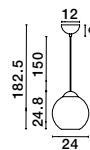

MIDORI - 9009243

Brass Gold Metal & Pink Glass
LED E27 1x12 Watt 230 Volt
IP20 Bulb Excluded
D: 24 H: 182.5 cm

MIDORI - 9009240

Brass Gold Metal & Dark Blue Glass
LED E27 1x12 Watt 230 Volt
IP20 Bulb Excluded
D: 24 H: 182.5 cm

MIDORI - 9009239

Brass Gold Metal & Amber Glass
LED E27 1x12 Watt 230 Volt
IP20 Bulb Excluded
D: 24 H: 182.5 cm

MIDORI - 9009241

Matt Black Metal & Light Gray Glass
LED E27 Watt 1x12 230 Volt
IP20 Bulb Excluded
D: 24 H: 182.5 cm

MIDORI - 9009242

Matt Black Metal & Dark Green Glass
LED E27 1x12 Watt 230 Volt
IP20 Bulb Excluded
D: 24 H: 182.5 cm