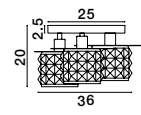

LAWAN - 9009292
Chrome & Matt Black Metal
Structured Glass
LED E14 3x5 Watt 230V
IP20 Bulb Excluded
L: 36 W:36 H: 20 cm

LAWAN - 9009293
Glosy Sandy Gold & Matt Black Metal
Structured Glass
LED E14 3x5 Watt 230V
IP20 Bulb Excluded
L: 36 W:36 H: 20 cm