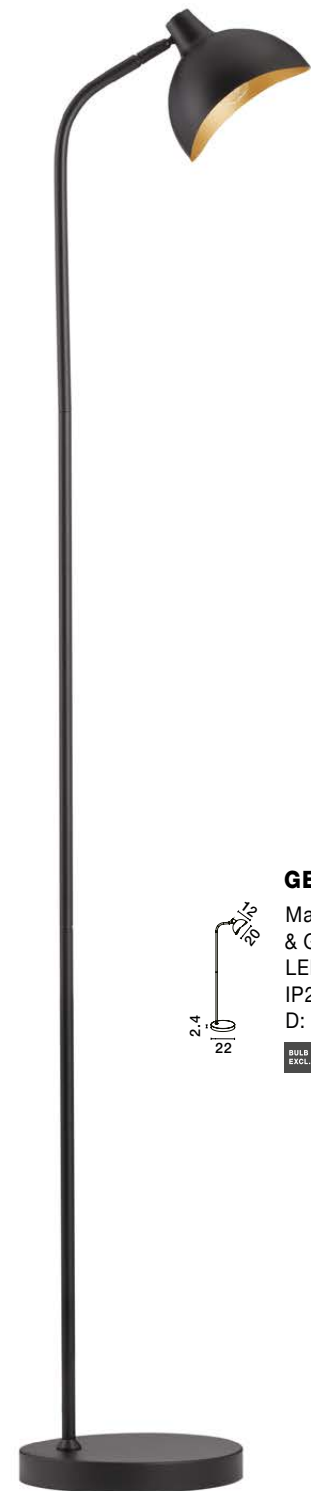

GEETI - 9555808

Matt Black
& Gold Metal
LED E14 1x5 Watt
IP20 Bulb Excluded
D: 13 H: 2.5 cm

GEETI - 9555809

Matt Black
& Gold Metal
LED E14 1x5 Watt
IP20 Bulb Excluded
D: 22 H: 150 cm