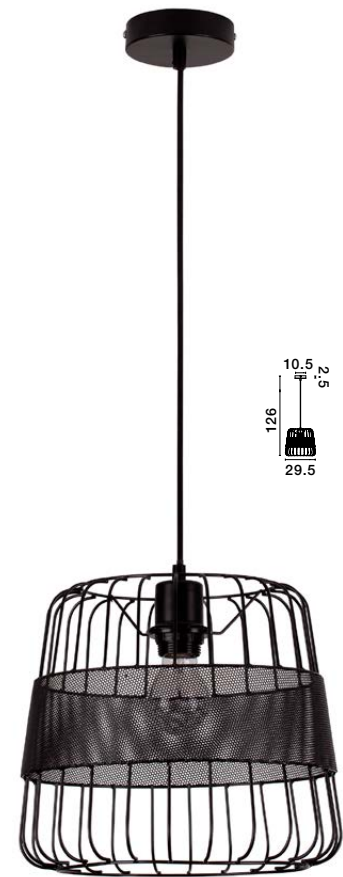

**IAN - 9620128**  
Matt Black Metal  
Natural Wood  
LED E27 1x12 Watt 230 Volt  
Bulb Excluded IP20  
D: 26 H: 110 cm

**IAN - 9620125**  
Matt Black Metal  
LED E27 1x12 Watt 230 Volt  
Bulb Excluded IP20  
D: 29.5 H: 126 cm

**IAN - 9620131**  
Matt Black Metal  
LED E27 1x12 Watt 230 Volt  
Bulb Excluded IP20  
D: 13.7 H: 34 cm