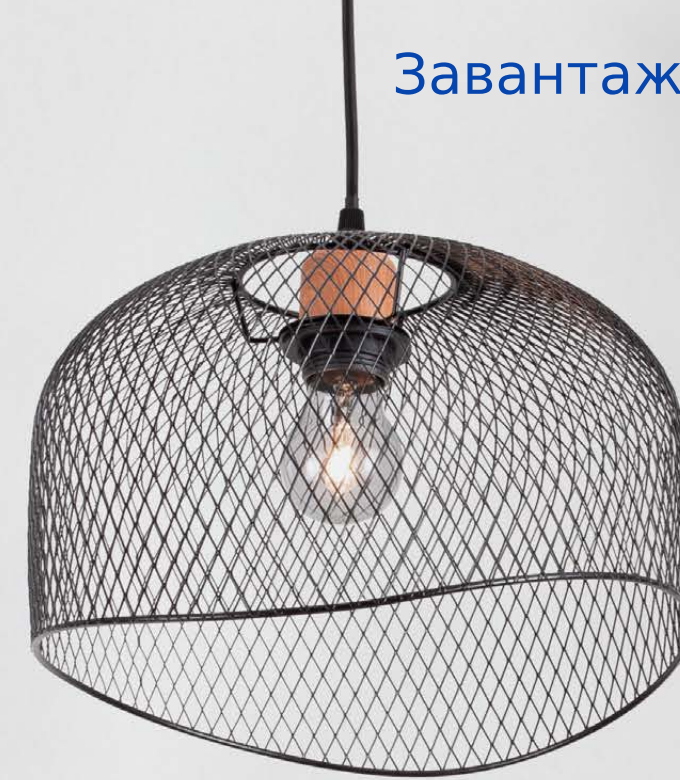

LYRON - 9555802
 Matt White Metal
 Natural Wood
 LED E27 1x12 Watt 230 Volt
 IP20 Bulb Excluded
 D: 30 H: 19.5 Hz: 120 cm

LYRON - 9555803
 Matt Black Metal
 Natural Wood
 LED E27 1x12 Watt 230 Volt
 IP20 Bulb Excluded
 D: 30 H: 19.5 Hz: 120 cm

LYRON - 9555800
 Matt White Metal
 Natural Wood
 LED E27 1x12 Watt 230 Volt
 IP20 Bulb Excluded
 D: 12 H: 17 cm