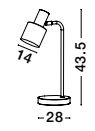

PAZ - 9050161

Gold Metal
Sandy Black Metal Shade
Black Base
LED E14 1x5 Watt 230 Volt
IP20 Bulb Excluded
D: 28 H: 43.5 cm

PAZ - 9050163

Gold Metal
Sandy Black Metal Shade
Black Base
LED E27 1x12 Watt 230 Volt
IP20 Bulb Excluded
D: 35 H: 153.5 cm

BOLT - 9050162

Brass Gold Metal
LED E27 1x12 Watt 230 Volt
IP20 Bulb Excluded
D: 25 H: 41 cm