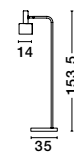

PAZ - 9050161

Gold Metal
Sandy Black Metal Shade
Black Base
LED E14 1x5 Watt 230 Volt
IP20 Bulb Excluded
D: 28 H: 43.5 cm

PAZ - 9050163

Gold Metal
Sandy Black Metal Shade
Black Base
LED E27 1x12 Watt 230 Volt
IP20 Bulb Excluded
D: 35 H: 153.5 cm

BOLT - 9050162

Brass Gold Metal
LED E27 1x12 Watt 230 Volt
IP20 Bulb Excluded
D: 25 H: 41 cm