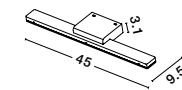

NYX - 9136171

White Aluminium
& Acrylic
LED 12 Watt 1802Lm
3000K 135mA 100-240V
Beam Angle ° IP44
L: 45 W: 9.5 cm

NYX - 9136172

Dark Grey Aluminium
& Acrylic
LED 12 Watt 1802Lm
3000K 135mA 100-240V
Beam Angle ° IP44
L: 45 W: 9.5 cm

NYX - 9136173

Black Aluminium
& Acrylic
LED 12 Watt 1802Lm
3000K 135mA 100-240V
Beam Angle ° IP44
L: 45 W: 9.5 cm