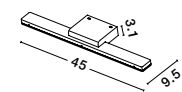

NYX - 9136171

White Aluminium
& Acrylic
LED 12 Watt 1802Lm
3000K 135mA 100-240V
Beam Angle ° IP44
L: 45 W: 9.5 cm

NYX - 9136172

Dark Grey Aluminium
& Acrylic
LED 12 Watt 1802Lm
3000K 135mA 100-240V
Beam Angle ° IP44
L: 45 W: 9.5 cm

NYX - 9136173

Black Aluminium
& Acrylic
LED 12 Watt 1802Lm
3000K 135mA 100-240V
Beam Angle ° IP44
L: 45 W: 9.5 cm