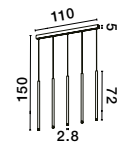

DANDIA - 9540204
Dimmable
Black Aluminum
LED 61 Watt 220-240 Volt
4223.4 lm 3000K IP20
D: 40.5 H: 72 cm

40.5
10
72
0.91
2.8

LED WARM WHITE DRIVER INCL.

DANDIA - 9540203
Black Aluminum
LED 27 Watt 220-240 Volt
1312 lm 3000K IP20
D: 35.5 H: 150 cm

LED WARM WHITE DRIVER INCL.

DANDIA - 9540201
Black Aluminum
LED 6 Watt 220-240 Volt
365.26 lm 3000K IP20
D: 16.5 H: 150 cm

LED WARM WHITE DRIVER INCL.

DANDIA - 9540200
Black Aluminum
LED 6 Watt 220-240 Volt
367 lm 3000K IP20
D: 8 H: 150 cm

LED WARM WHITE DRIVER INCL.

DANDIA - 9540202
Black Aluminum
LED 27 Watt 220-240 Volt
1300.7 lm 3000K IP20
W: 110 H: 150 cm

LED WARM WHITE DRIVER INCL.