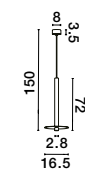

DANDIA - 9540204
Dimmable
Black Aluminum
LED 61 Watt 220-240 Volt
4223.4 lm 3000K IP20
D: 40.5 H: 72 cm

40.5
10
72
0.91
2.8

LED WARM WHITE DRIVER INCL.

DANDIA - 9540203
Black Aluminum
LED 27 Watt 220-240 Volt
1312 lm 3000K IP20
D: 35.5 H: 150 cm

LED WARM WHITE DRIVER INCL.

DANDIA - 9540201
Black Aluminum
LED 6 Watt 220-240 Volt
365.26 lm 3000K IP20
D: 16.5 H: 150 cm

LED WARM WHITE DRIVER INCL.

DANDIA - 9540200
Black Aluminum
LED 6 Watt 220-240 Volt
367 lm 3000K IP20
D: 8 H: 150 cm

LED WARM WHITE DRIVER INCL.

DANDIA - 9540202
Black Aluminum
LED 27 Watt 220-240 Volt
1300.7 lm 3000K IP20
W: 110 H: 150 cm

LED WARM WHITE DRIVER INCL.