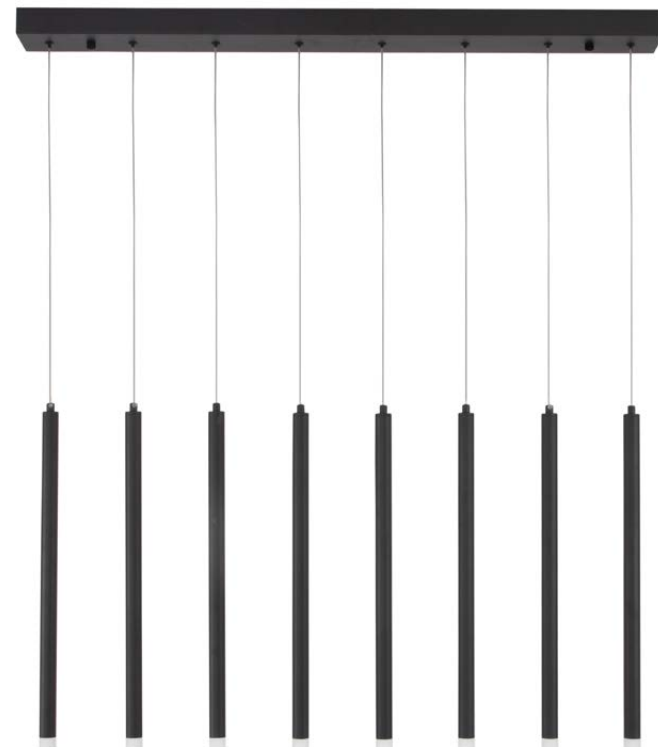

TRIMLE - 9287945
Dimmable
Sandy Black Aluminium
& Acrylic
LED 26 Watt 230V
1860.68 Lm 3000K IP20
D: 50 H: 220 cm

TRIMLE - 9287920
Sandy Black Aluminium
& Acrylic
LED 3 Watt 230V
270.92Lm 3000K IP20
D: 2.5 H1: 50 H2: 150 cm

TRIMLE - 9287921
Sandy Black Aluminium
& Acrylic
LED 3 Watt 230V
270.92Lm 3000K IP20
D: 2.5 H1: 70 H2: 150 cm

TRIMLE - 9287935
Sandy Black Aluminium
& Acrylic
LED 20 Watt 230V
1581.03 Lm 3000K IP20
L: 100 W: 8 H: 180 cm