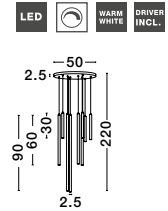

TRIMLE - 9287945
Dimmable
Sandy Black Aluminium
& Acrylic
LED 26 Watt 230V
1860.68 Lm 3000K IP20
D: 50 H: 220 cm

TRIMLE - 9287920
Sandy Black Aluminium
& Acrylic
LED 3 Watt 230V
270.92Lm 3000K IP20
D: 2.5 H1: 50 H2: 150 cm

TRIMLE - 9287921
Sandy Black Aluminium
& Acrylic
LED 3 Watt 230V
270.92Lm 3000K IP20
D: 2.5 H1: 70 H2: 150 cm

TRIMLE - 9287935
Sandy Black Aluminium
& Acrylic
LED 20 Watt 230V
1581.03 Lm 3000K IP20
L: 100 W: 8 H: 180 cm