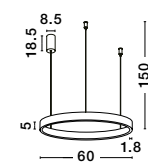

ELOWEN - 9345661

Dimmable
Brushed Gold Aluminium
& Acrylic
LED 60 Watt 220 Volt
2552Lm 3000K IP20
Up & Down Light
D: 60 H: 150 cm

ELOWEN - 9345665

Dimmable
Brushed Gold Aluminium
& Acrylic
LED 77 Watt 220 Volt
3323Lm 3000K IP20
Up & Down Light
D: 80 H: 150 cm

ELOWEN - 9345669

Dimmable
Brushed Gold Aluminium
& Acrylic
LED 106 Watt 230 Volt
4899Lm 3000K IP20
Up & Down Light
D: 98 H: 200 cm

LIGHT
UP &
DOWN