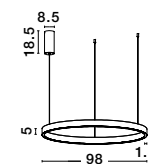

ELOWEN - 9345661

Dimmable
Brushed Gold Aluminium
& Acrylic
LED 60 Watt 220 Volt
2552Lm 3000K IP20
Up & Down Light
D: 60 H: 150 cm

ELOWEN - 9345665

Dimmable
Brushed Gold Aluminium
& Acrylic
LED 77 Watt 220 Volt
3323Lm 3000K IP20
Up & Down Light
D: 80 H: 150 cm

ELOWEN - 9345669

Dimmable
Brushed Gold Aluminium
& Acrylic
LED 106 Watt 230 Volt
4899Lm 3000K IP20
Up & Down Light
D: 98 H: 200 cm

LIGHT
UP &
DOWN