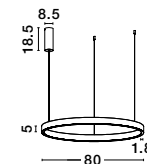

ELOWEN - 9345661

Dimmable
Brushed Gold Aluminium
& Acrylic
LED 60 Watt 220 Volt
2552Lm 3000K IP20
Up & Down Light
D: 60 H: 150 cm

ELOWEN - 9345665

Dimmable
Brushed Gold Aluminium
& Acrylic
LED 77 Watt 220 Volt
3323Lm 3000K IP20
Up & Down Light
D: 80 H: 150 cm

ELOWEN - 9345669

Dimmable
Brushed Gold Aluminium
& Acrylic
LED 106 Watt 230 Volt
4899Lm 3000K IP20
Up & Down Light
D: 98 H: 200 cm

LIGHT
UP &
DOWN