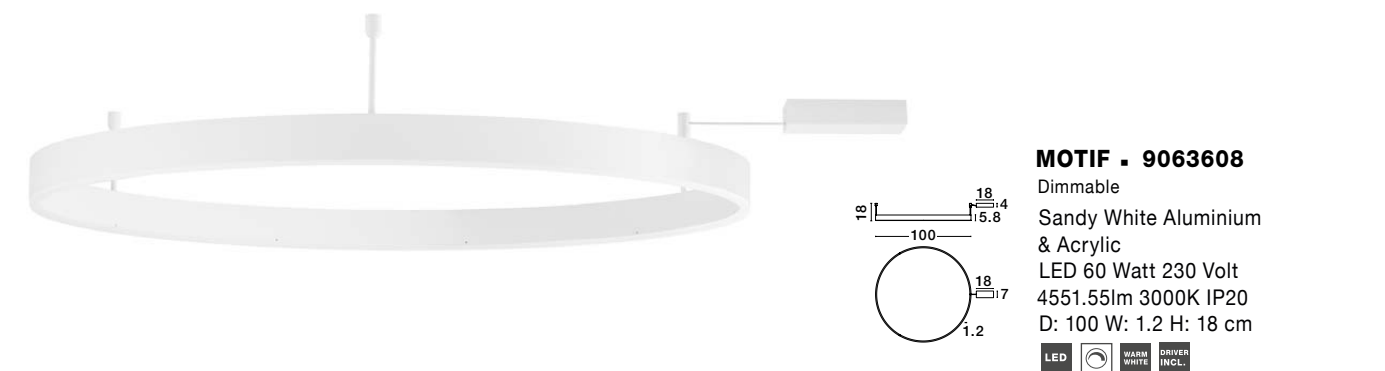

MOTIF - 9063602
Dimmable
Sandy White Aluminium
& Acrylic
LED 45 Watt 230 Volt
3350.75lm 3000K IP20
D: 60 W: 1.2 H: 18 cm

LED WARM WHITE DRIVER INCL.

MOTIF - 9063605
Dimmable
Sandy White Aluminium
& Acrylic
LED 50 Watt 230 Volt
3684.48lm 3000K IP20
D: 80 W: 1.2 H: 18 cm

LED WARM WHITE DRIVER INCL.

MOTIF - 9063608
Dimmable
Sandy White Aluminium
& Acrylic
LED 60 Watt 230 Volt
4551.55lm 3000K IP20
D: 100 W: 1.2 H: 18 cm

LED WARM WHITE DRIVER INCL.